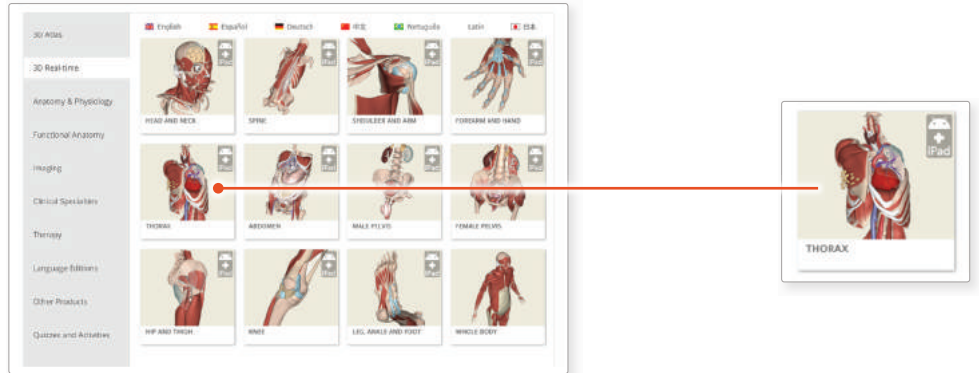

STAT!Ref users

DOWNLOADING THE APPS

1

Log into the **STAT!Ref** portal and navigate to Primal Pictures.

Select **3D Real-time** and the region of your choice.

2

If the app is not already installed you will be redirected to the Google Play Store. Select **INSTALL** to download the app.

Remember there are 11 individual apps to download in the series.

You can also find the apps by searching for **PRIMAL 3D RT** directly in the Google Play store.

STAT!Ref users

LOGGING IN TO THE APPS

3

Return to **anatomy.tv** and click on the region you have downloaded.

4

Once the product has loaded you will see the QuickStart screen – tap anywhere to access the Real-time interface.

You will remain logged in as long as your STAT!Ref login is active.