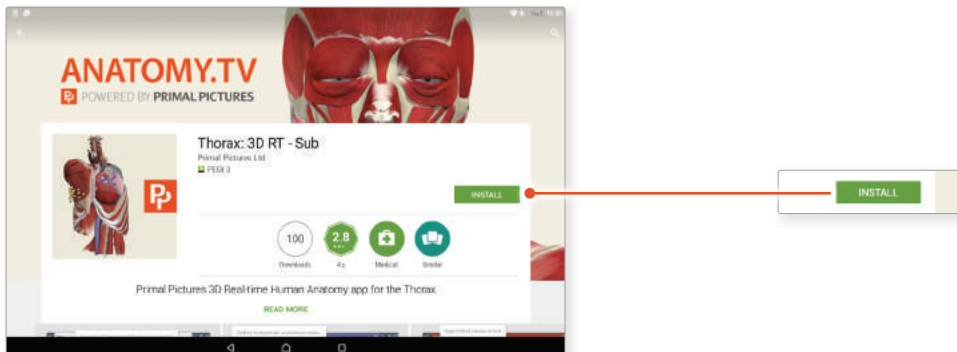

STAT!Ref users

DOWNLOADING THE APPS

1

Log into the **STAT!Ref** portal and navigate to Primal Pictures.

Select **3D Real-time** and the region of your choice.

2

If the app is not already installed you will be redirected to the Google Play Store. Select **INSTALL** to download the app.

Remember there are 11 individual apps to download in the series.

You can also find the apps by searching for **PRIMAL 3D RT** directly in the Google Play store.

STAT!Ref users

LOGGING IN TO THE APPS

3

Return to **anatomy.tv** and click on the region you have downloaded.

4

Once the product has loaded you will see the QuickStart screen – tap anywhere to access the Real-time interface.

You will remain logged in as long as your STAT!Ref login is active.