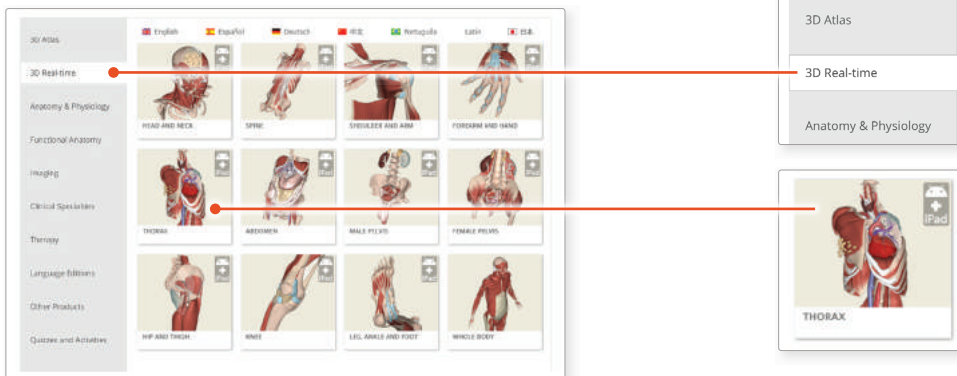

STAT!Ref users

DOWNLOADING THE APPS

1

Log into the **STAT!Ref** portal and navigate to Primal Pictures.

Select **3D Real-time** and the region of your choice.

2

If the app is not already installed you will be redirected to the Google Play Store. Select **INSTALL** to download the app.

Remember there are 11 individual apps to download in the series.

You can also find the apps by searching for **PRIMAL 3D RT** directly in the Google Play store.

STAT!Ref users

LOGGING IN TO THE APPS

3

Return to **anatomy.tv** and click on the region you have downloaded.

4

Once the product has loaded you will see the QuickStart screen – tap anywhere to access the Real-time interface.

You will remain logged in as long as your STAT!Ref login is active.