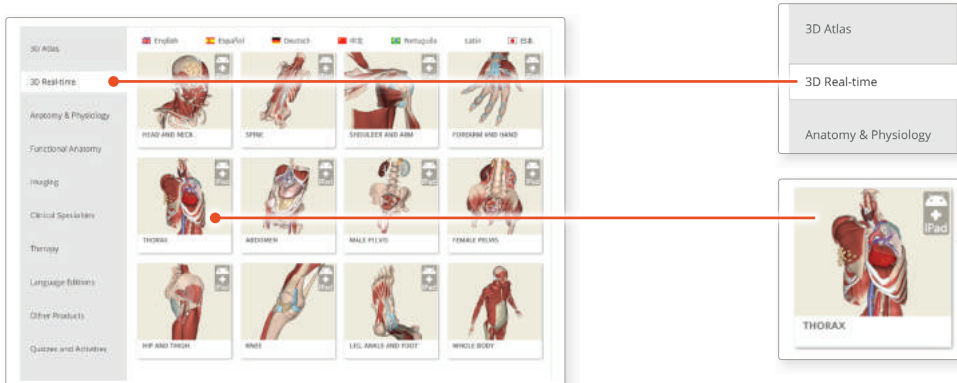

STAT!Ref users

DOWNLOADING THE APPS

1

Log into the **STAT!Ref** portal and navigate to Primal Pictures.

Select **3D Real-time** and the region of your choice.

2

When prompted select **Install the app**

3

This will open the app in the App Store. Select **GET**, then **INSTALL** to download the app.

Remember there are 11 individual apps to download in the series.

You can also find the apps by searching for **Primal's 3D Realtime Human Anatomy** directly in the App Store.

STAT!Ref users

LOGGING IN TO THE APPS

4

Return to **anatomy.tv** and click on the region you have downloaded.

5

Select **Launch the app**

6

Once the product has loaded you will see the QuickStart screen – tap anywhere to access the Real-time interface.