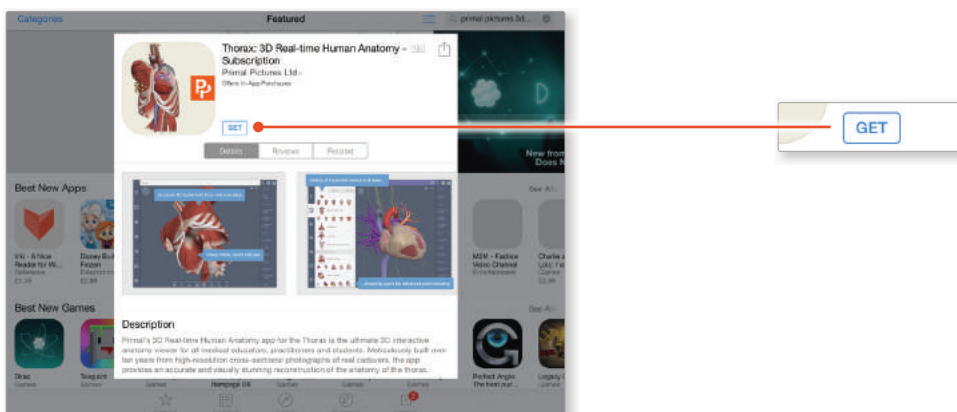

STAT!Ref users

DOWNLOADING THE APPS

1

Log into the **STAT!Ref** portal and navigate to Primal Pictures.

Select **3D Real-time** and the region of your choice.

2

When prompted select **Install the app**

3

This will open the app in the App Store. Select **GET**, then **INSTALL** to download the app.

Remember there are 11 individual apps to download in the series.

You can also find the apps by searching for **Primal's 3D Realtime Human Anatomy** directly in the App Store.

STAT!Ref users

LOGGING IN TO THE APPS

4

Return to **anatomy.tv** and click on the region you have downloaded.

5

Select **Launch the app**

6

Once the product has loaded you will see the QuickStart screen – tap anywhere to access the Real-time interface.