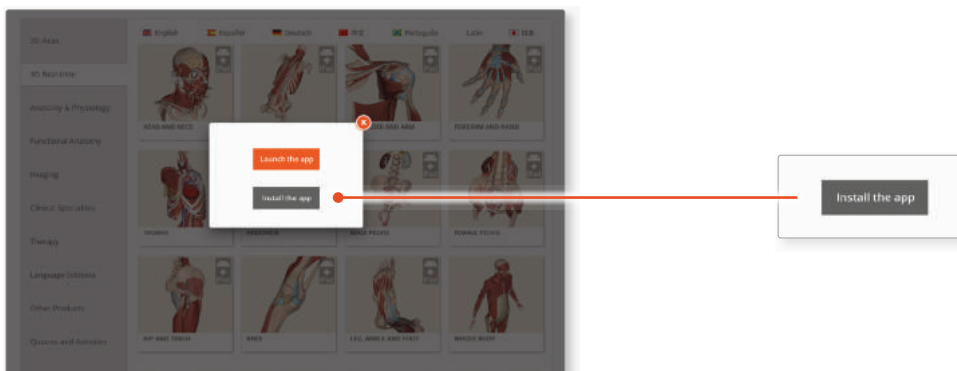

STAT!Ref users

DOWNLOADING THE APPS

1

Log into the **STAT!Ref** portal and navigate to Primal Pictures.

Select **3D Real-time** and the region of your choice.

2

When prompted select **Install the app**

3

This will open the app in the App Store. Select **GET**, then **INSTALL** to download the app.

Remember there are 11 individual apps to download in the series.

You can also find the apps by searching for **Primal's 3D Realtime Human Anatomy** directly in the App Store.

STAT!Ref users

LOGGING IN TO THE APPS

4

Return to **anatomy.tv** and click on the region you have downloaded.

5

Select **Launch the app**

6

Once the product has loaded you will see the QuickStart screen – tap anywhere to access the Real-time interface.