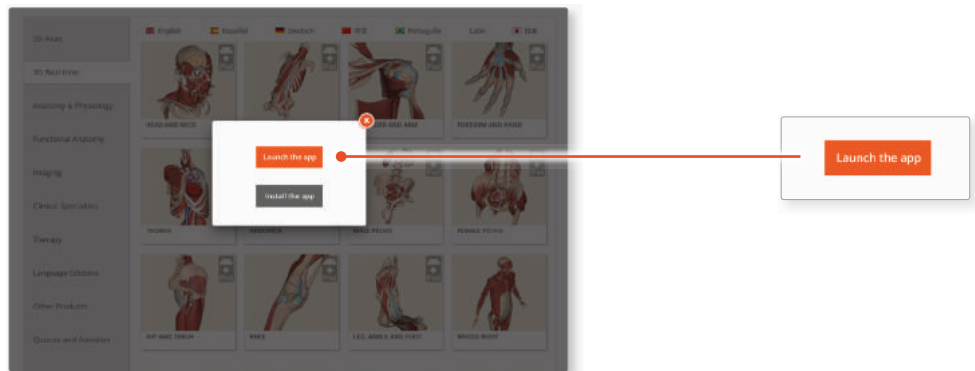

This will open the app in the App Store. Select **GET**, then **INSTALL** to download the app.

Remember there are 11 individual apps to download in the series.

You can also find the apps by searching for **Primal's 3D Realtime Human Anatomy** directly in the App Store.

STAT!Ref users

LOGGING IN TO THE APPS

4

Return to **anatomy.tv** and click on the region you have downloaded.

5

Select **Launch the app**

6

Once the product has loaded you will see the QuickStart screen – tap anywhere to access the Real-time interface.