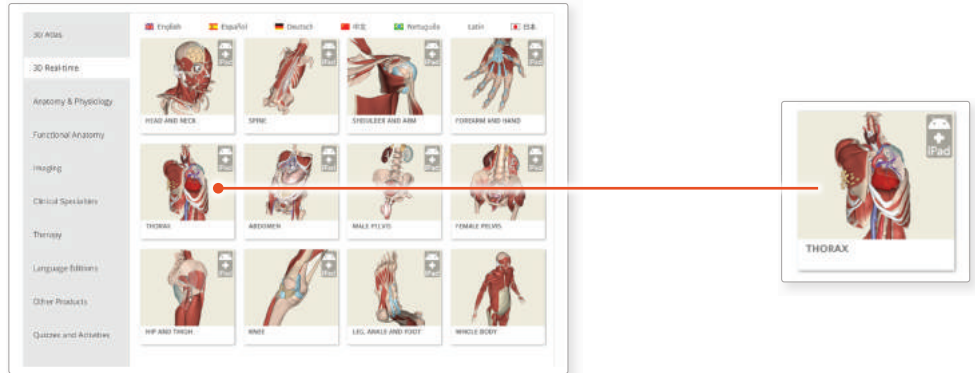

## DOWNLOADING THE APPS

1

Log into the **STAT!Ref** portal and navigate to Primal Pictures.

Select **3D Real-time** and the region of your choice.

2

When prompted select **Install the app**

3

This will open the app in the App Store. Select **GET**, then **INSTALL** to download the app.

Remember there are 11 individual apps to download in the series.

You can also find the apps by searching for **Primal's 3D Realtime Human Anatomy** directly in the App Store.

## LOGGING IN TO THE APPS

4

Return to **anatomy.tv** and click on the region you have downloaded.

5

Select **Launch the app**

6

Once the product has loaded you will see the QuickStart screen – tap anywhere to access the Real-time interface.