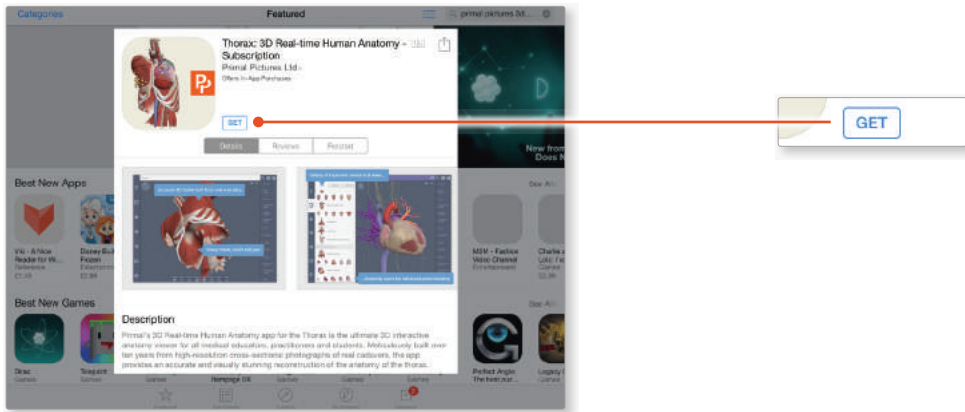

## DOWNLOADING THE APPS

1

Log into the **STAT!Ref** portal and navigate to Primal Pictures.

Select **3D Real-time** and the region of your choice.

2

When prompted select **Install the app**

3

This will open the app in the App Store. Select **GET**, then **INSTALL** to download the app.

Remember there are 11 individual apps to download in the series.

You can also find the apps by searching for **Primal's 3D Realtime Human Anatomy** directly in the App Store.

## LOGGING IN TO THE APPS

4

Return to **anatomy.tv** and click on the region you have downloaded.

5

Select **Launch the app**

6

Once the product has loaded you will see the QuickStart screen – tap anywhere to access the Real-time interface.