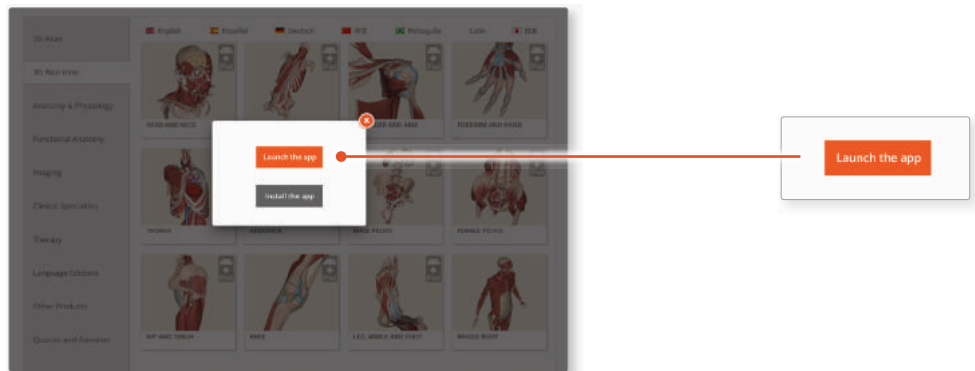

## LOGGING IN TO THE APPS

4

Return to **anatomy.tv** and click on the region you have downloaded.

5

Select **Launch the app**

6

Once the product has loaded you will see the QuickStart screen – tap anywhere to access the Real-time interface.