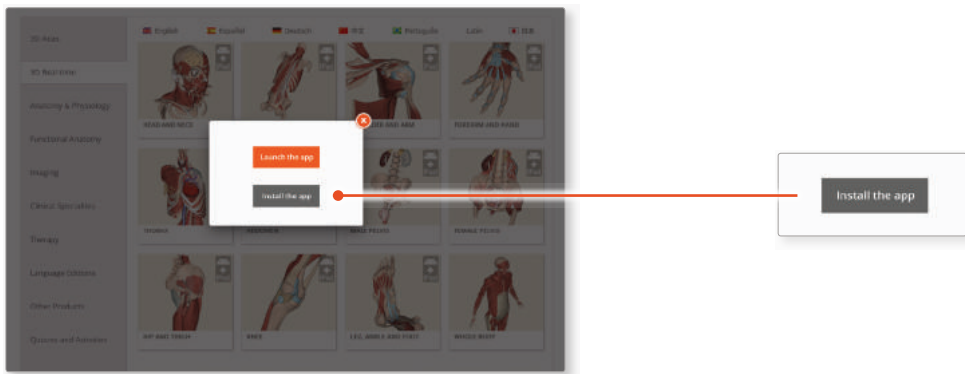

## DOWNLOADING THE APPS

1

Log into the **STAT!Ref** portal and navigate to Primal Pictures.

Select **3D Real-time** and the region of your choice.

2

When prompted select **Install the app**

3

This will open the app in the App Store. Select **GET**, then **INSTALL** to download the app.

Remember there are 11 individual apps to download in the series.

You can also find the apps by searching for **Primal's 3D Realtime Human Anatomy** directly in the App Store.

## LOGGING IN TO THE APPS

4

Return to **anatomy.tv** and click on the region you have downloaded.

5

Select **Launch the app**

6

Once the product has loaded you will see the QuickStart screen – tap anywhere to access the Real-time interface.