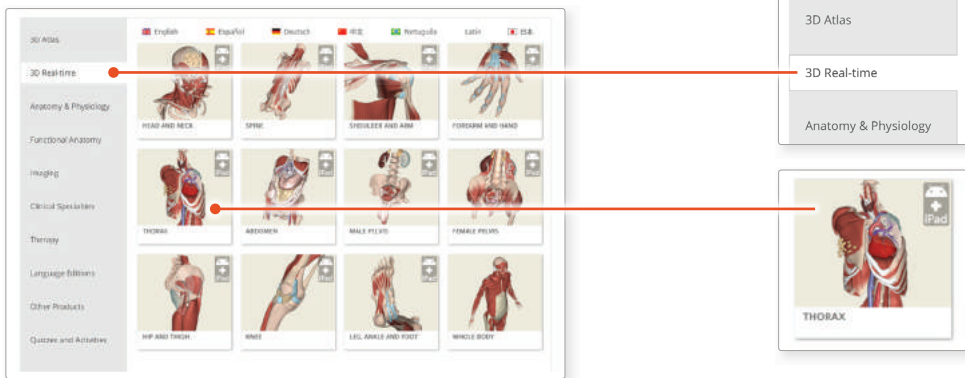

## DOWNLOADING THE APPS

1

Log into the **STAT!Ref** portal and navigate to Primal Pictures.

Select **3D Real-time** and the region of your choice.

2

When prompted select **Install the app**

3

This will open the app in the App Store. Select **GET**, then **INSTALL** to download the app.

Remember there are 11 individual apps to download in the series.

You can also find the apps by searching for **Primal's 3D Realtime Human Anatomy** directly in the App Store.

## LOGGING IN TO THE APPS

4

Return to **anatomy.tv** and click on the region you have downloaded.

5

Select **Launch the app**

6

Once the product has loaded you will see the QuickStart screen – tap anywhere to access the Real-time interface.